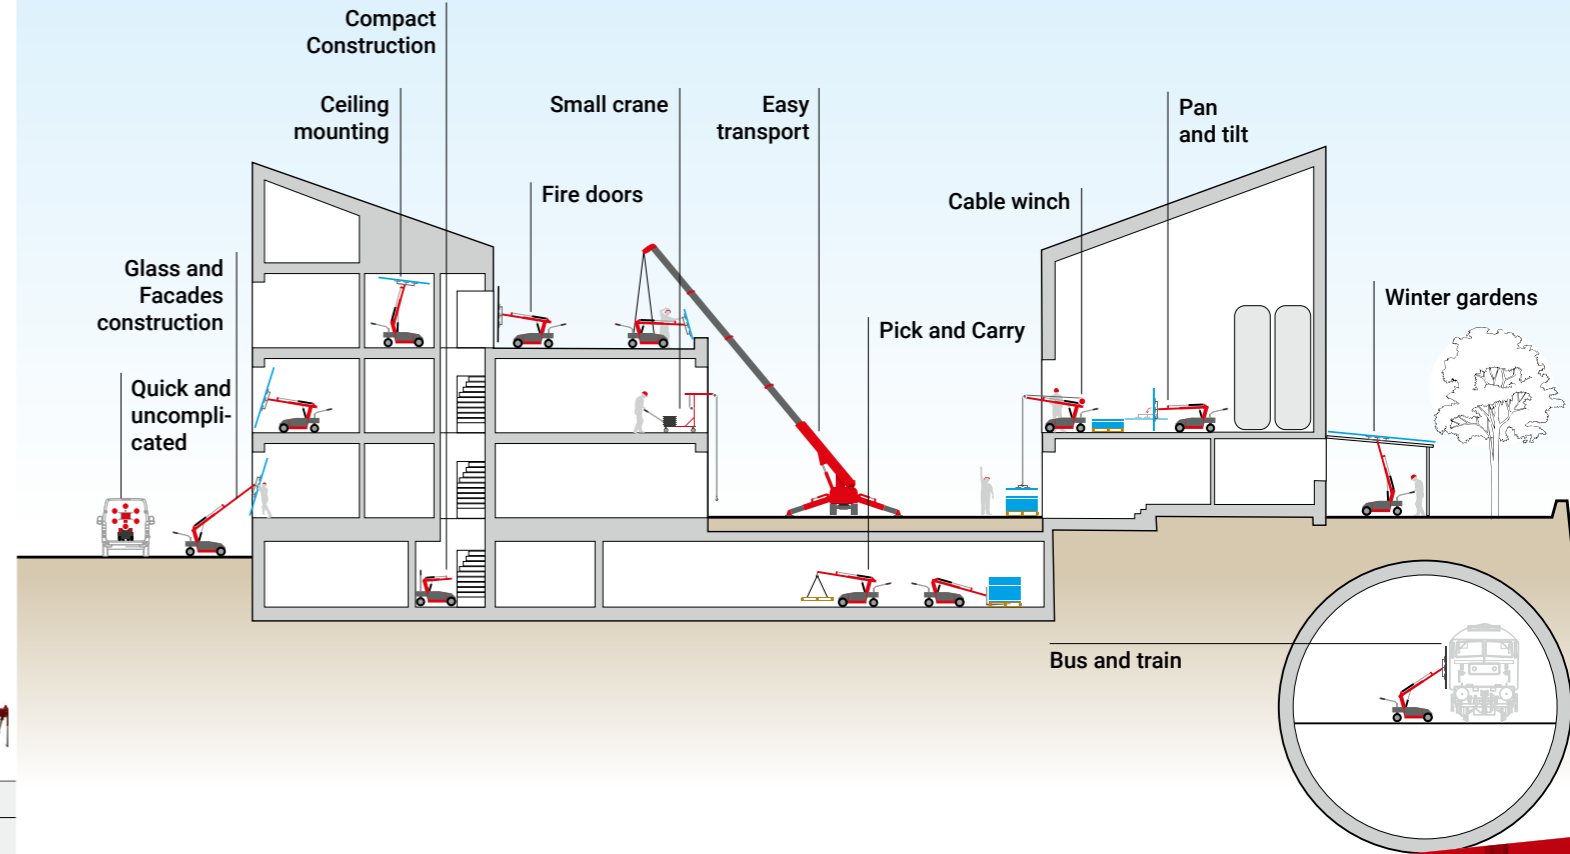

Product range

MOBILE CRANE

Load capacity
Working height

UPC400	SPT299	SPT499	SPT1009	SPT299-E	SPT499-E	SPT1009-E
KG 400 kg	KG 2.950 kg	KG 5.000 kg	KG 10.000 kg	KG 2.950 kg	KG 5.000 kg	KG 10.000 kg
1.33 m	14,50*m	22,00*m	25,00*m	14,50*m	22,00*m	25,00*m

* incl. FlyJib

GLASSLIFTER

Load capacity
Working height

GW295	GW425	GW625	GW1125
KG 295 kg	KG 425 kg	KG 625 kg	KG 1.125 kg
3.41 m	3.40 m	4.20 m	4.55 m

VACUUM CUP

Load capacity
Suction cup

UPG150	UPG300	UPG350	UPG450	UPG600	UPG1000	UPG1200	UPP300	UP0800
KG 150 kg	KG 300 kg	KG 350 kg	KG 450 kg	KG 600 kg	KG 1.000 kg	KG 1.200 kg	KG 300 kg	KG 800 kg
2 pcs.	4 pcs.	4 pcs.	6 pcs.	6 pcs.	10 pcs.	12 pcs.	4 pcs.	-

TRANSPORT EQUIPMENT

Load capacity
Working height

UPT150	UPT250	UPT400	UPT600	UPT800	UPT1000	UPM1225	UPL-C400	UPL400	UPL400	UPL400	UPL600
KG 150 kg	KG 250 kg	KG 400 kg	KG 600 kg	KG 800 kg	KG 1.000 kg	KG 1.225 kg	KG 400 kg	KG 400 kg	KG 400 kg	KG 400 kg	KG 600 kg
1.70 m	1.98 m	-	6.00 m	6.00 m	6.00 m	-	-	-	-	-	-

HAND VACUUM CUP

Load capacity
Diameter
Material

HP8	HP8A	HP9	HP10	HP10A	Grabo PLUS	Grabo PRO
KG 60 kg	KG 50 kg	KG 65 kg	KG 100 kg	KG 100 kg	KG 170 kg	KG 170 kg
204 mm	204 mm	230 mm	254 mm	254 mm	297/181 mm	297/181 mm
Metal	Plastic	Metal	Metal	Metal	Plastic	Plastic

Applications GLASSWORKER